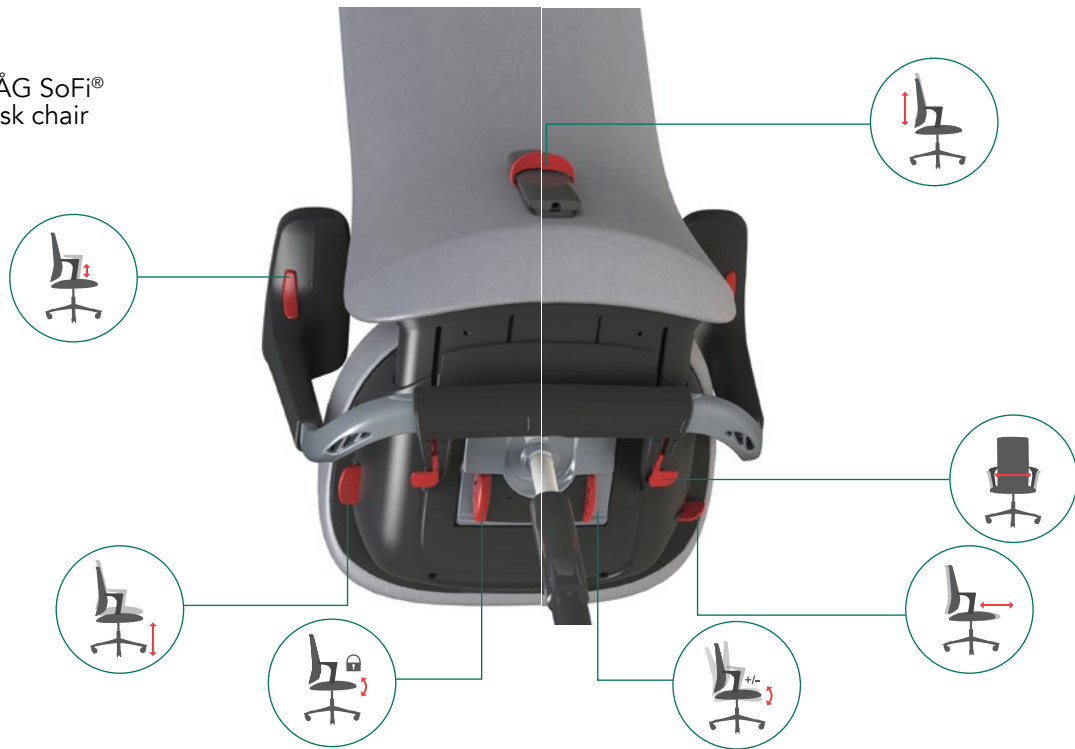

HÅG SoFi Collection User guide

HÅG SoFi®
Task chair

HÅG SoFi® mesh
Task chair

HÅG SoFi Collection User guide

HÅG SoFi® Communication

HÅG SoFi® mesh Communication

HÅG SlideBack™

The unique innovative HÅG SlideBack™ multi-functional armrests, allows you to move closer to your desk, and even invites you to sit sideways.

Optional extra

Headrest is optional extra